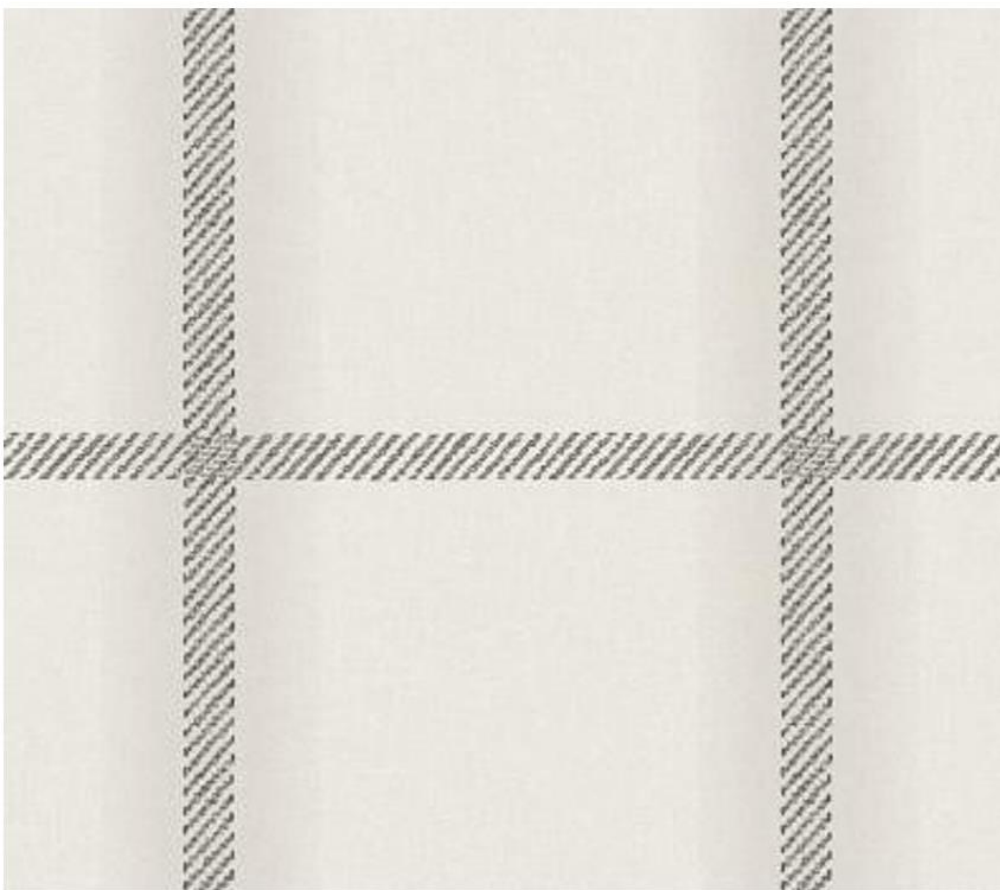

Non-Reverse Hang

Straight Match

TATTERSALL PLAID COLORWAYS

koroseal®
surface-scape your vision™

Willow Bark
TP21-04

Woolery
TP21-03

Mulberry
Lane
TP21-05

Stonewashed
TP21-07