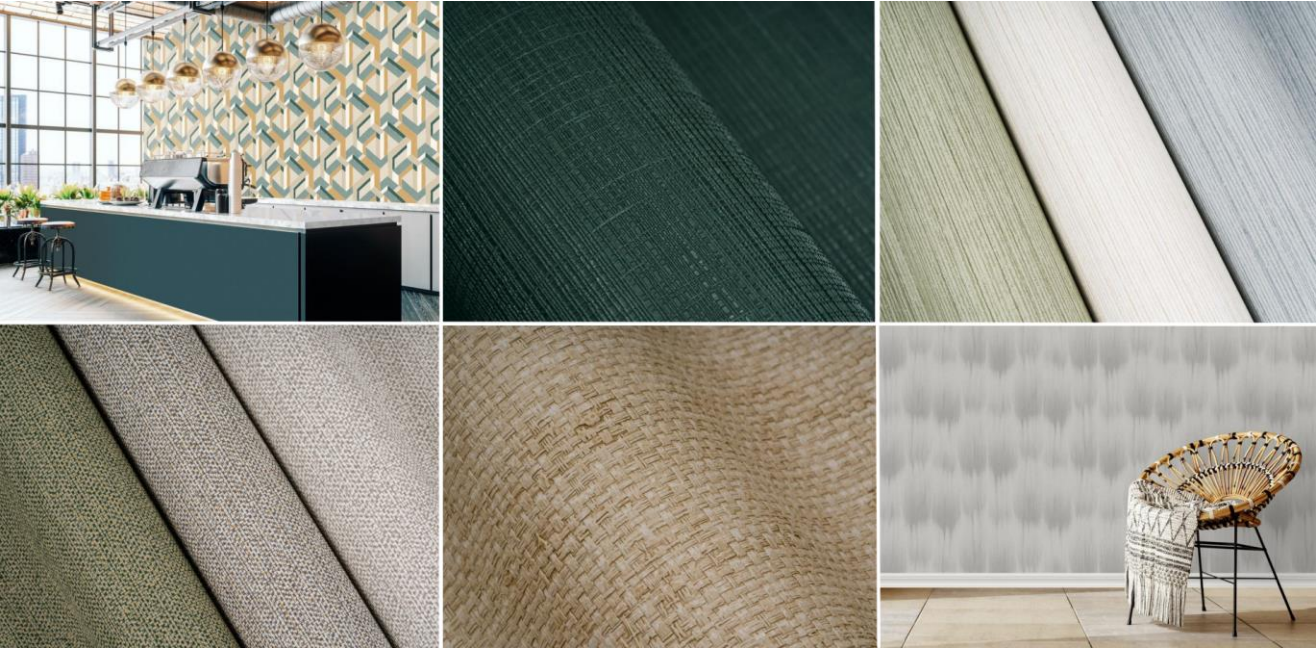

KOROSEAL by KOBE - SUMMER 2022 INTRODUCTIONS

koroseal®
surface-scape your vision™

- MILO
- ARLO
- TESSERE
- JENSEN
- TATTERSALL PLAID
- HARRIET
- OLIVER
- HOUSE OF TWEED
- OTIS
- THREADED
- WANDER