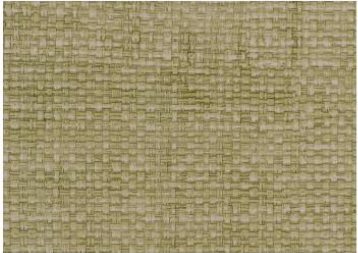

T521-05 Moonstone

T521-06 Cyprus*

T521-07 Cactus

T521-08 Blue Yonder

T521-09 Coffee*

T521-10 Banana Leaf

T521-11 Dew Drop

T521-12 Black Walnut

T521-13 Bamboo

T521-14 Sweetgrass

T521-15 Dyer

*Metallic

WANDER

koroseal®
surface-scape your vision™

TYPE II: 20 oz.

of colorways : 15